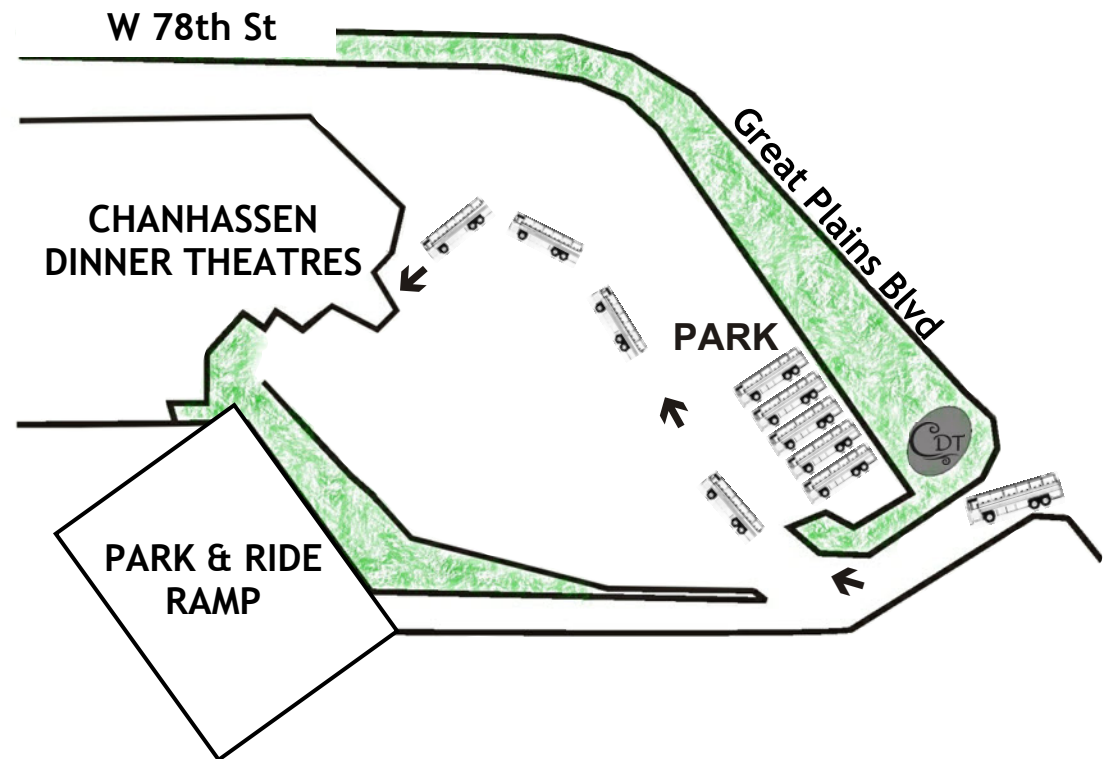

Drop your group off below the canopy at the front of the building; entering from the right side as you face CDT.

Parking:

Bus parking is located at the far corner of our lot, along the trees, as indicated on this map - please back in at an angle as shown.

We are happy to serve you a complimentary meal and, if seating allows it, a complimentary ticket to the show. Check with the Box Office for your dining and seating arrangements.

GPS and computer map destination:
501 W 78th Street
Chanhassen, MN 55317

Shakopee, MN

952-445-2926

24 hr service,

6.77 miles from Theatre

Super America Station

I35 exit 6

Bloomington, MN

952-881-1911